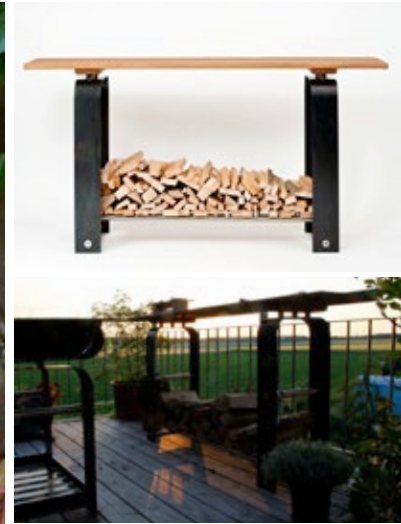

HOCHTISCH

The high table is both practical and elegant. Its heightened tabletop is very convenient to work on, even while standing, and it invites for a conversation with your guests during the preparation of delicious food. Under the spacious work surface a suspended tray provides extensive storing space for your firewood, ready to be used on your barbecue-nights; so everything is always within reach and well protected at the same time.

CORTEN-steel, Kambala wood.
180 L x 40 W x 95 H cm
ITEM NO 110

1690 EUR