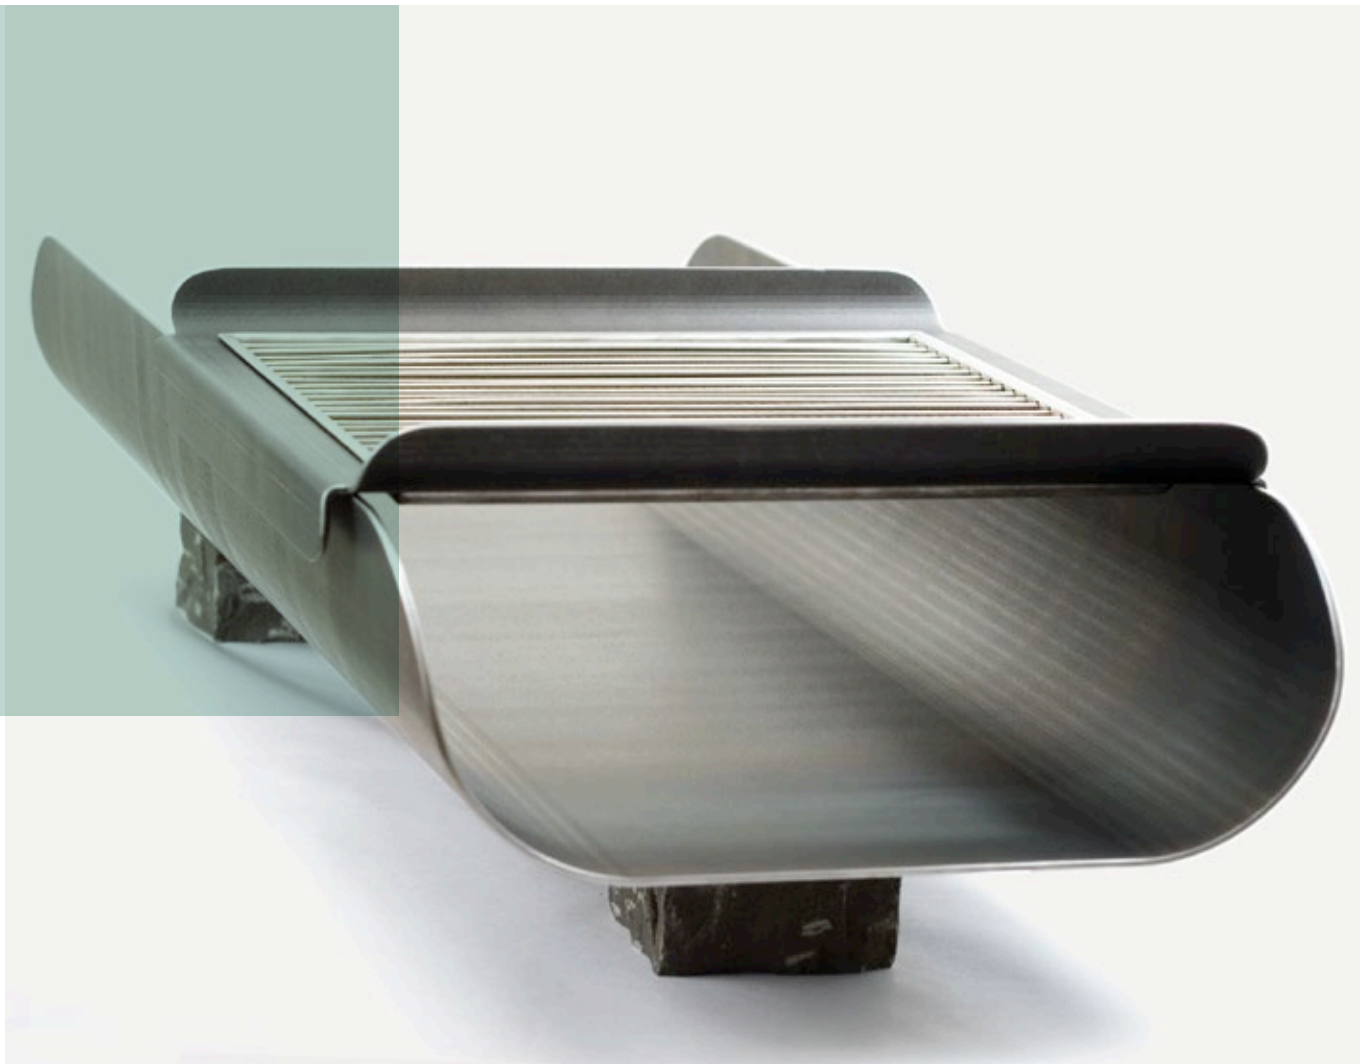

# OUTSTANDING DESIGN

Apart from being the perfect appliance for preparing delicious food, the LANGGRILL, with its exceptional design, also looks beautiful! It has won several awards and nominations for its outstanding and unique symbiosis of form and function. Like all our furniture, the LANGGRILL will change its appearance through time. Weather conditions, even wind and humidity will influence the surface of the used materials and they will attain a noble rust layer without affecting the substance: CORTEN-steel, which is also used in the building of ships and bridges, is extremely durable and resistant.

## LANGGRILL BASALT

Blazing flames or just a glow? Now it's both possible. In its unique way, the LANGGRILL Basalt combines a hearth with a grill, and therefore creates an inviting and cozy barbecue in a relaxed atmosphere, for all seasons of the year. It is placed close to the ground and the spacious stainless steel grill slide offers you plenty of room for food. Over time, the durable CORTEN-steel surface attains a nice rusty patina which gives your grill-and-fire-bowl a special and individual look.

## LANGGRILL UNTERGESTELL

This is barbecuing on a high level! The convenient LANGGRILL UNTERGESTELL made out of durable CORTEN-steel, makes for comfortable barbecuing, even when you're standing. It is available in two sizes, and also offers you some extra features: the separately available grid floor stores your supply of firewood always within reach and two protective metal walls keep the glowing cinder in the bowl. When the fire has expired the ashes can be easily brushed out from the sides.

Fire bowl with movable grill slide, frame, protective metal walls and optional grid floor. CORTEN-steel and stainless steel.

95 L – 45 W – 61 H cm  
ITEM NO 104

95 L – 45 W – 86 H cm  
ITEM NO 105

Grid Floor  
ITEM NO 106